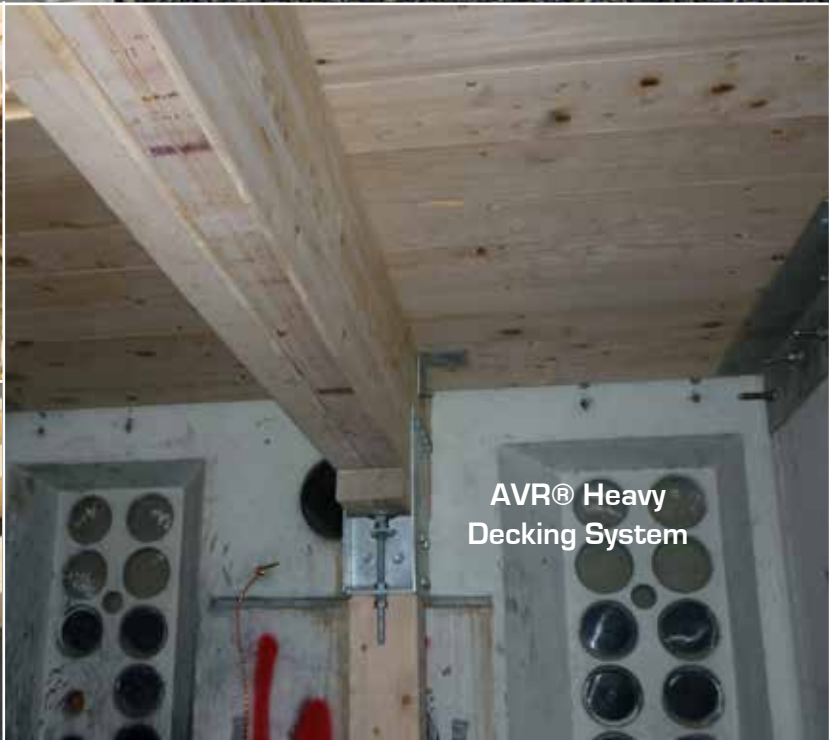

# LWS

LAMINATED WOOD SYSTEMS

**AVR<sup>®</sup>**  
**ADJUSTABLE**  
**VAULT**  
**REINFORCEMENT**

[www.lwsinc.com](http://www.lwsinc.com)

800.949.3526

# Adjustable Vault Reinforcement®

**THE MOST  
INNOVATIVE VAULT  
SOLUTION YOU'LL  
NEVER SEE!**

AVR® Steel System

## The AVR® System Reinforces Vault Ceilings for a Fraction of the Cost Over Replacement

The patented AVR Adjustable Vault Reinforcement® system is the ideal, low cost solution for shoring up deteriorating underground vault ceilings. The AVR system is designed to meet and exceed HS-20 loading requirements and is available in heavy decking wood, steel, or debris netting designs. The system is easily modified in the field to accommodate vault size and equipment configurations. The standard heavy duty tongue and groove decking design reinforces the vault ceiling and prevents further debris from falling. Heavy decking designs are also available in a no-post configuration. The AVR system can be safely installed by a crew of three in less than two days with minimal traffic closures. Visit the LWS website for more details and to obtain a quote.